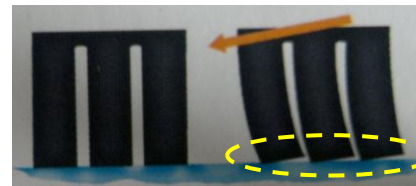

Product Features & Benefits.

- Pattern Design

Stress Self-locking Blade Configuration Provide Higher stiffness On high Bladed Design

Benefit

Provide Good Braking Performance and Good Handling