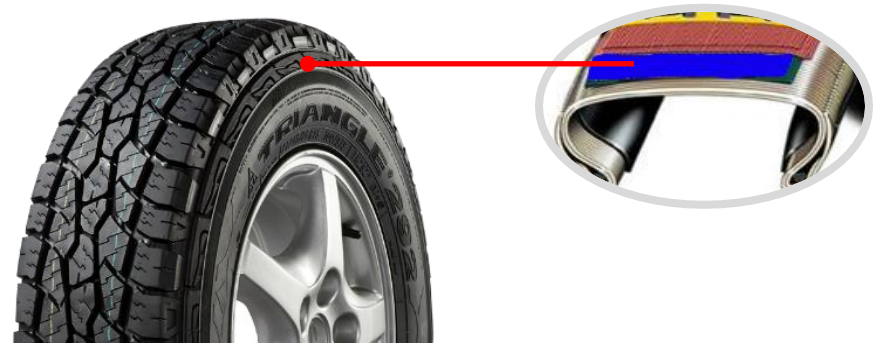

Product Features & Benefits.

- Structure Design